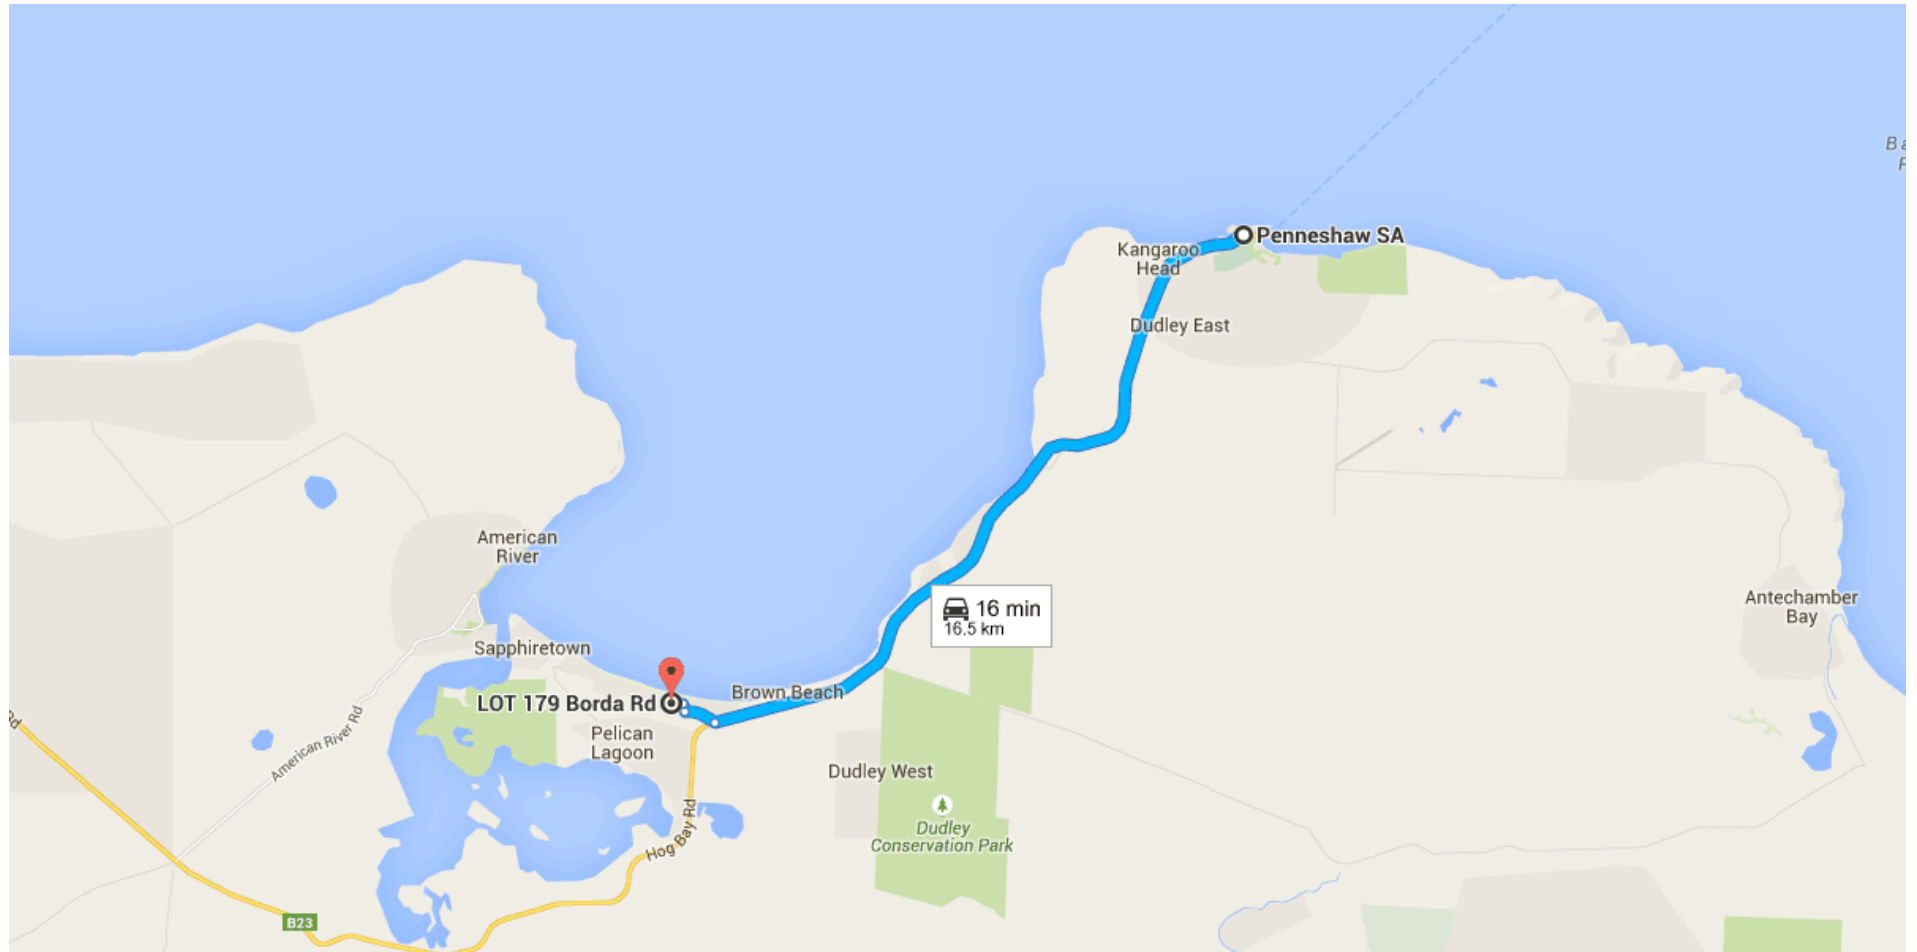

Directions from Penneshaw SA to LOT 179 Borda Rd

○ Penneshaw SA

1. Head west on Middle Terrace/B23 towards The Ln

Continue to follow B23

15.5 km

2. Turn **right** onto **Island Beach Rd**
 650 m
3. Keep **right** to continue on **Cassini Rd**
 160 m
4. Turn **left** onto **Borda Rd**
 230 m

📍 LOT 179 Borda Rd

Island Beach SA 5222

These directions are for planning purposes only. You may find that construction projects, traffic, weather, or other events may cause conditions to differ from the map results, and you should plan your route accordingly. You must obey all signs or notices regarding your route.

Map data ©2015 Google